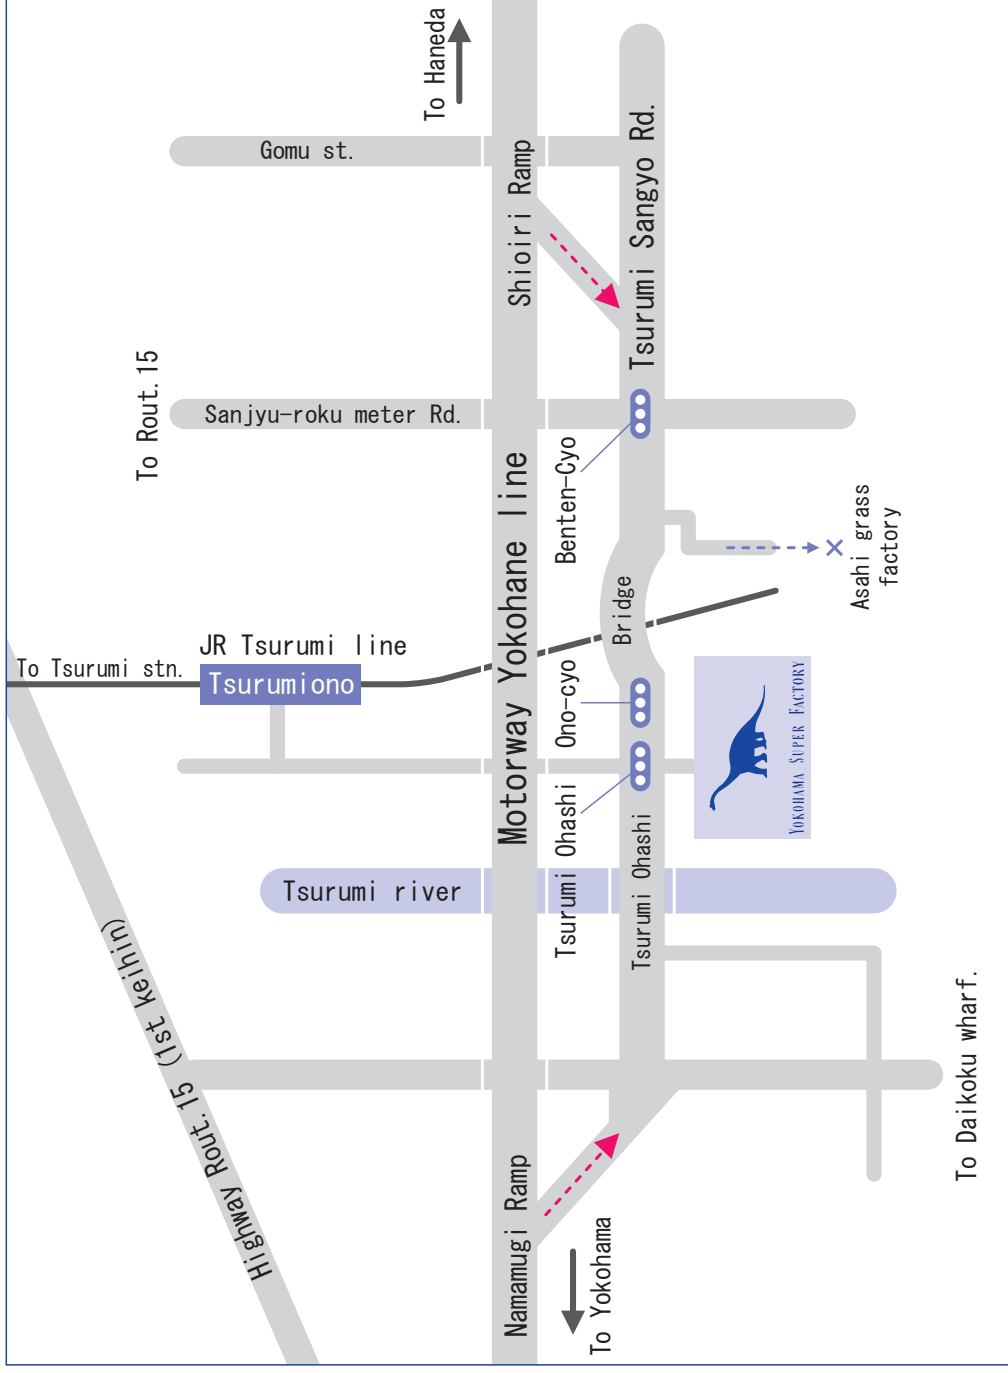

YOKOHAMA SUPER FACTORY

1-11 SUEHIRO-CHO TURUMI-KU YOKOHAMA, KANAGAWA 230-0045

TEL 045-506-8181 FAX 045-506-8185

● By car

- Motorway Yokohane line 2 minutes from Namamugi Ramp
2 minutes from Shioiri Ramp