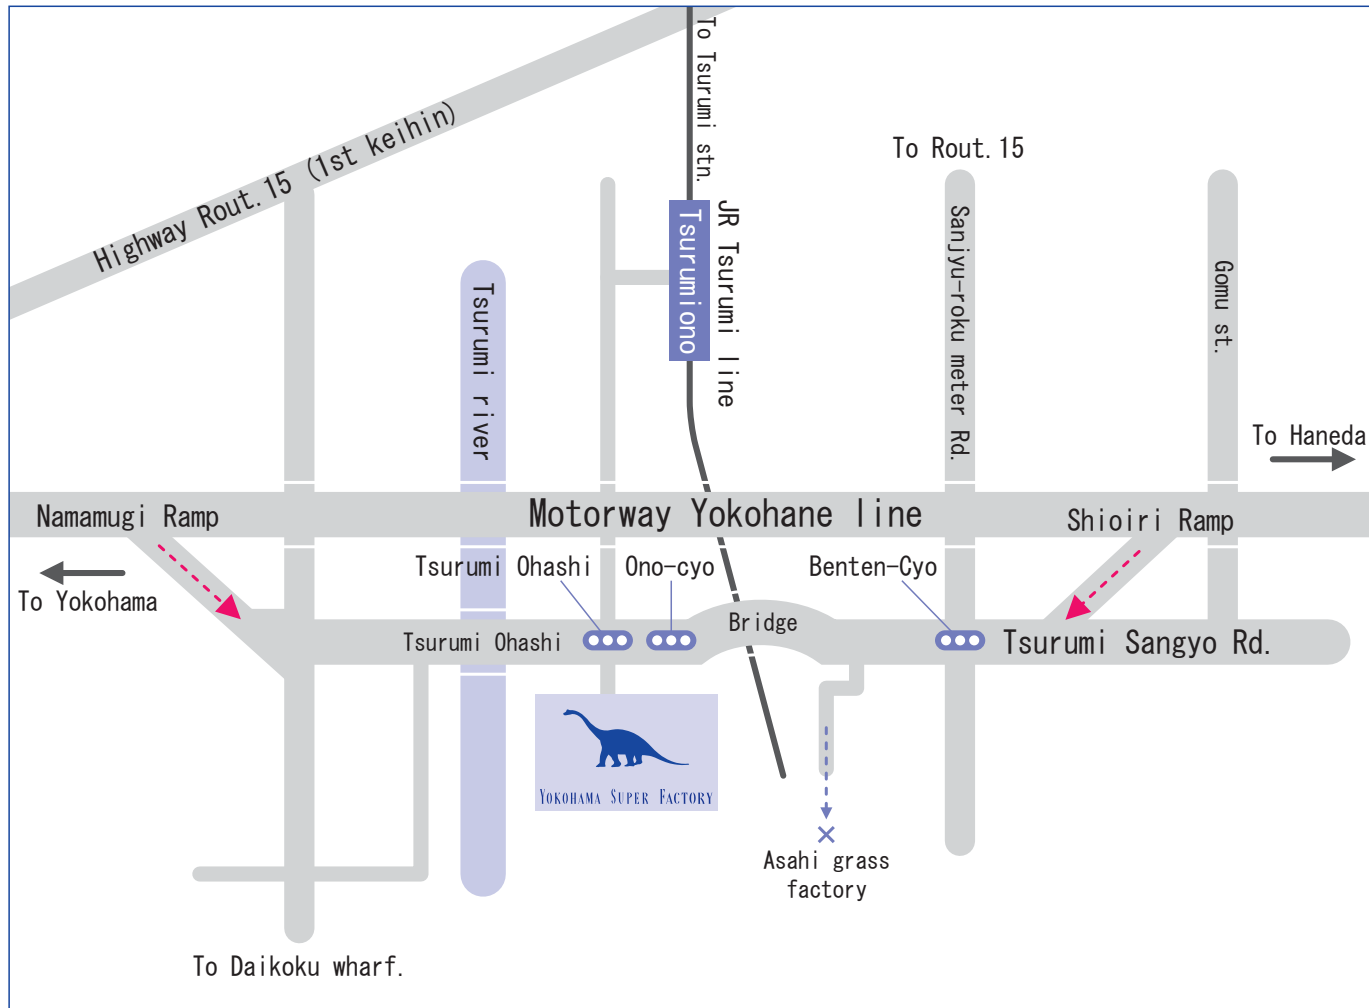

# YOKOHAMA SUPER FACTORY

1-11 SUEHIRO-CHO TURUMI-KU YOKOHAMA, KANAGAWA 230-0045

TEL 045-506-8181 FAX 045-506-8185

## ● By car

- Motorway Yokohane line 2 minutes from Namamugi Ramp  
2 minutes from Shioiri Ramp