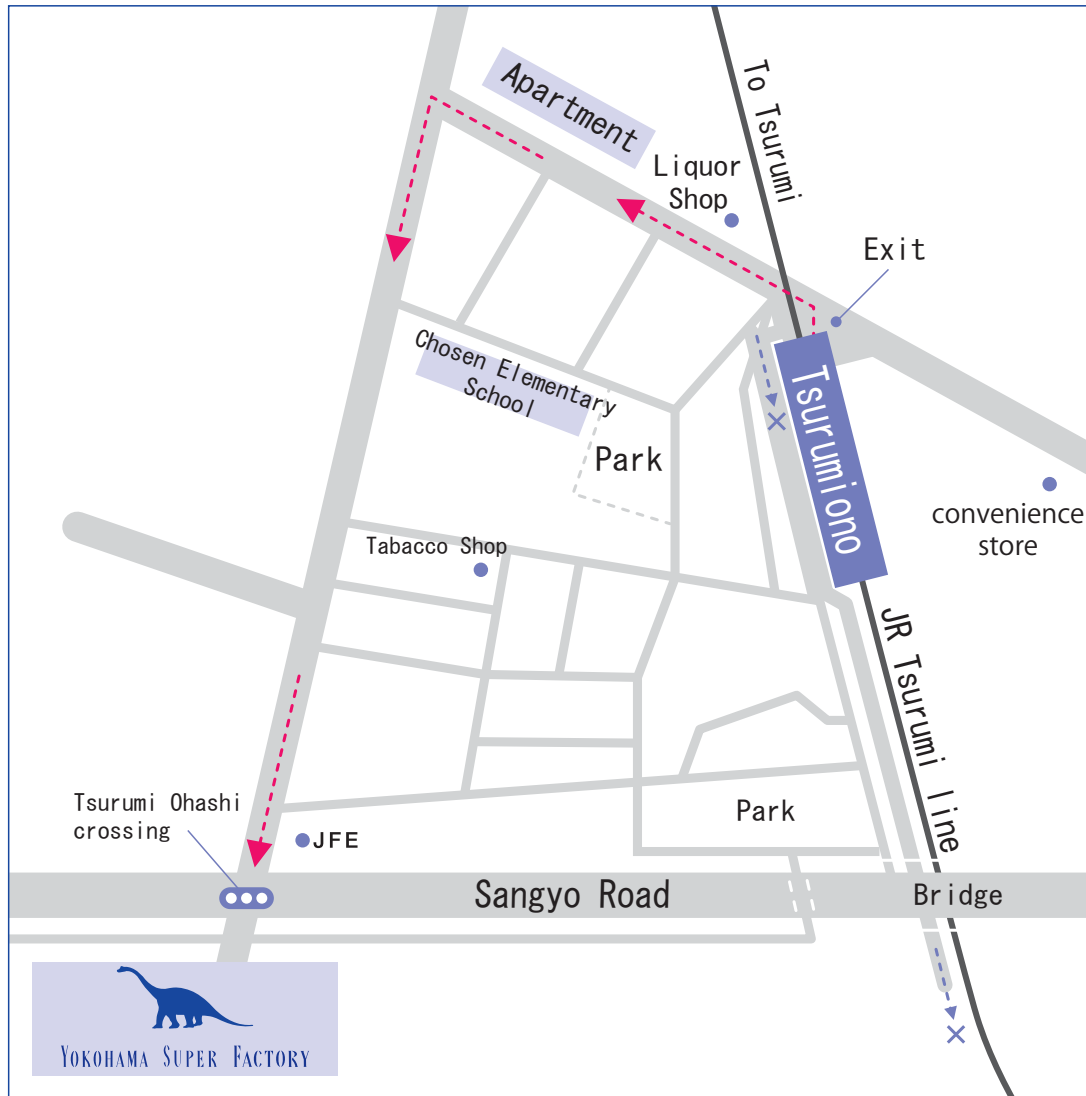

# YOKOHAMA SUPER FACTORY

1-11 SUEHIRO-CHO TURUMI-KU YOKOHAMA, KANAGAWA 230-0045  
TEL 045-506-8181 FAX 045-506-8185

- Street map from Tsurumiono station on Tsurumi line

Please beware that Suehiro Factory Park is a different company.  
It is advisable to use marked street below when you are not sure how to get Yokohama Super Factory.

- **By Train** 5 minutes walk from Tsurumiono station on JR Tsurumi line.  
Changing at Tsurumi station on Keihintohoku line and Keihinkyuko line.
- **By Taxi** 10 minutes from JR Tsurumi station, East exit.