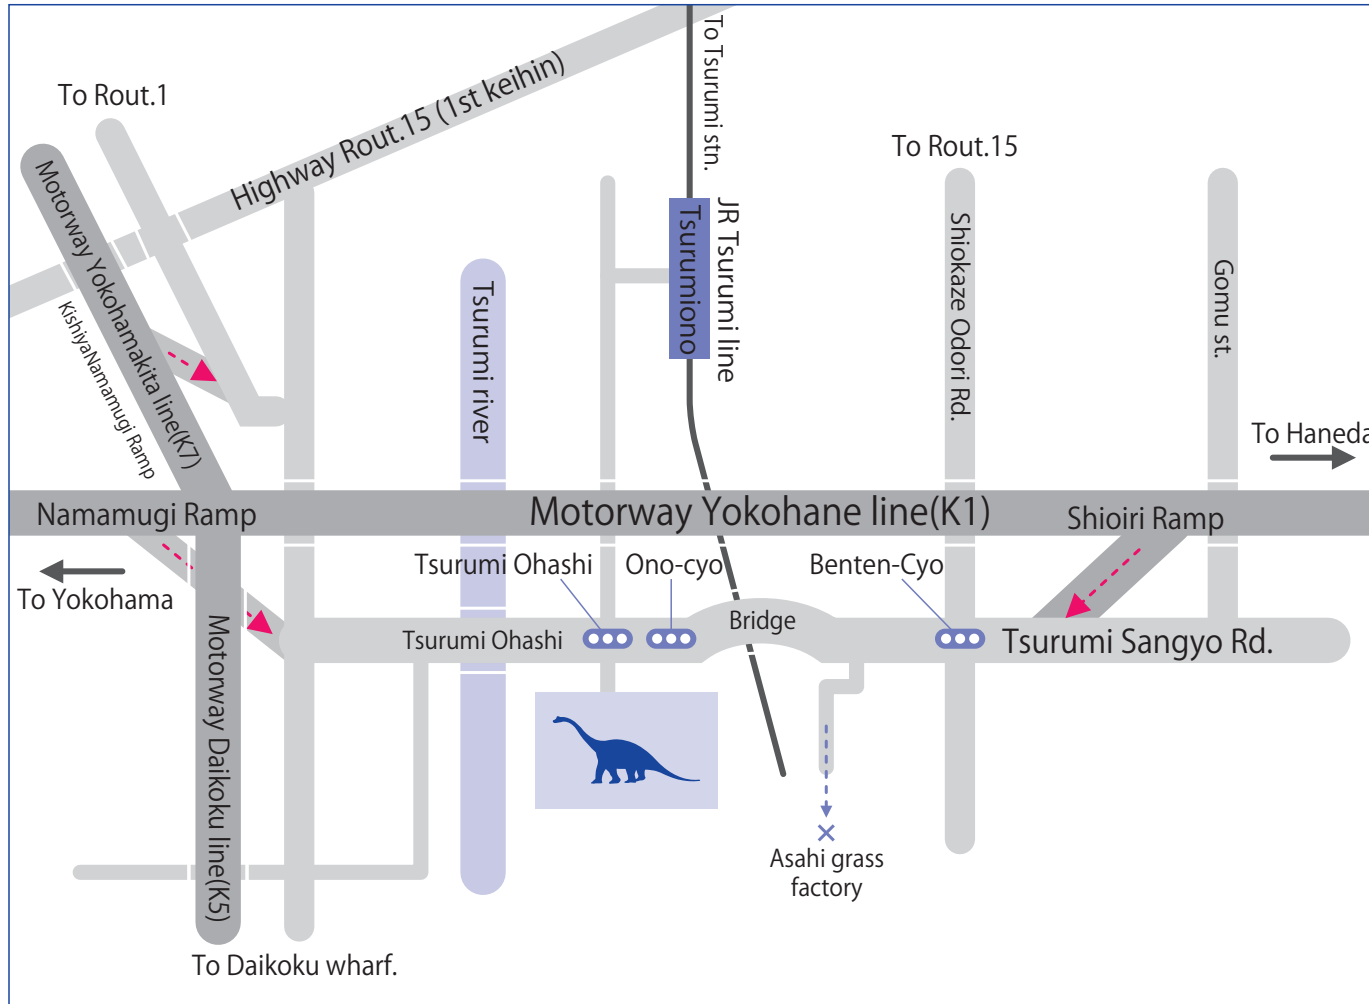

# YOKOHAMA SUPER FACTORY

1-11 SUEHIRO-CHO TURUMI-KU YOKOHAMA, KANAGAWA 230-0045

TEL 045-506-8181 FAX 045-506-8185

## ● By car

- Motorway Yokohane line 2 minutes from Namamugi Ramp  
2 minutes from Shioiri Ramp
- Yokohamakita line 2 minutes from KishiyaNamamugi Ramp