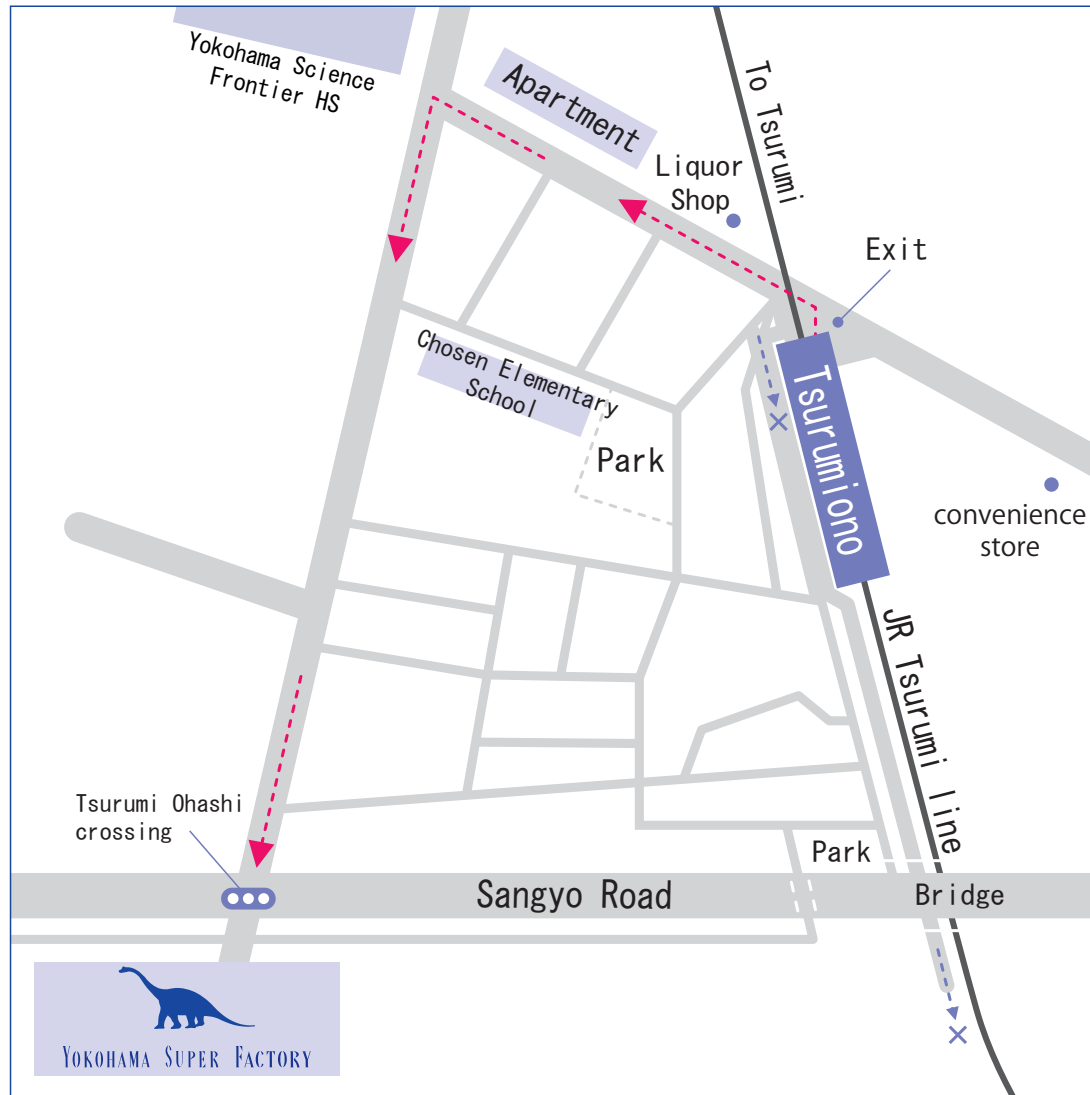

YOKOHAMA SUPER FACTORY

1-11 SUEHIRO-CHO TURUMI-KU YOKOHAMA, KANAGAWA 230-0045

TEL 045-506-8181 FAX 045-506-8185

● Street map from Tsurumiono station on Tsurumi line

Please beware that Suehiro Factory Park is a different company. It is advisable to use marked street below when you are not sure how to get Yokohama Super Factory.

- **By Train** 5minutes walk from Tsurumiono station on JR Tsurumi line. Changing at Tsurumi station on Keihintohoku line and Keihinkyuko line.
- **By Taxi** 10 minutes from JR Tsurumi station, East exit.